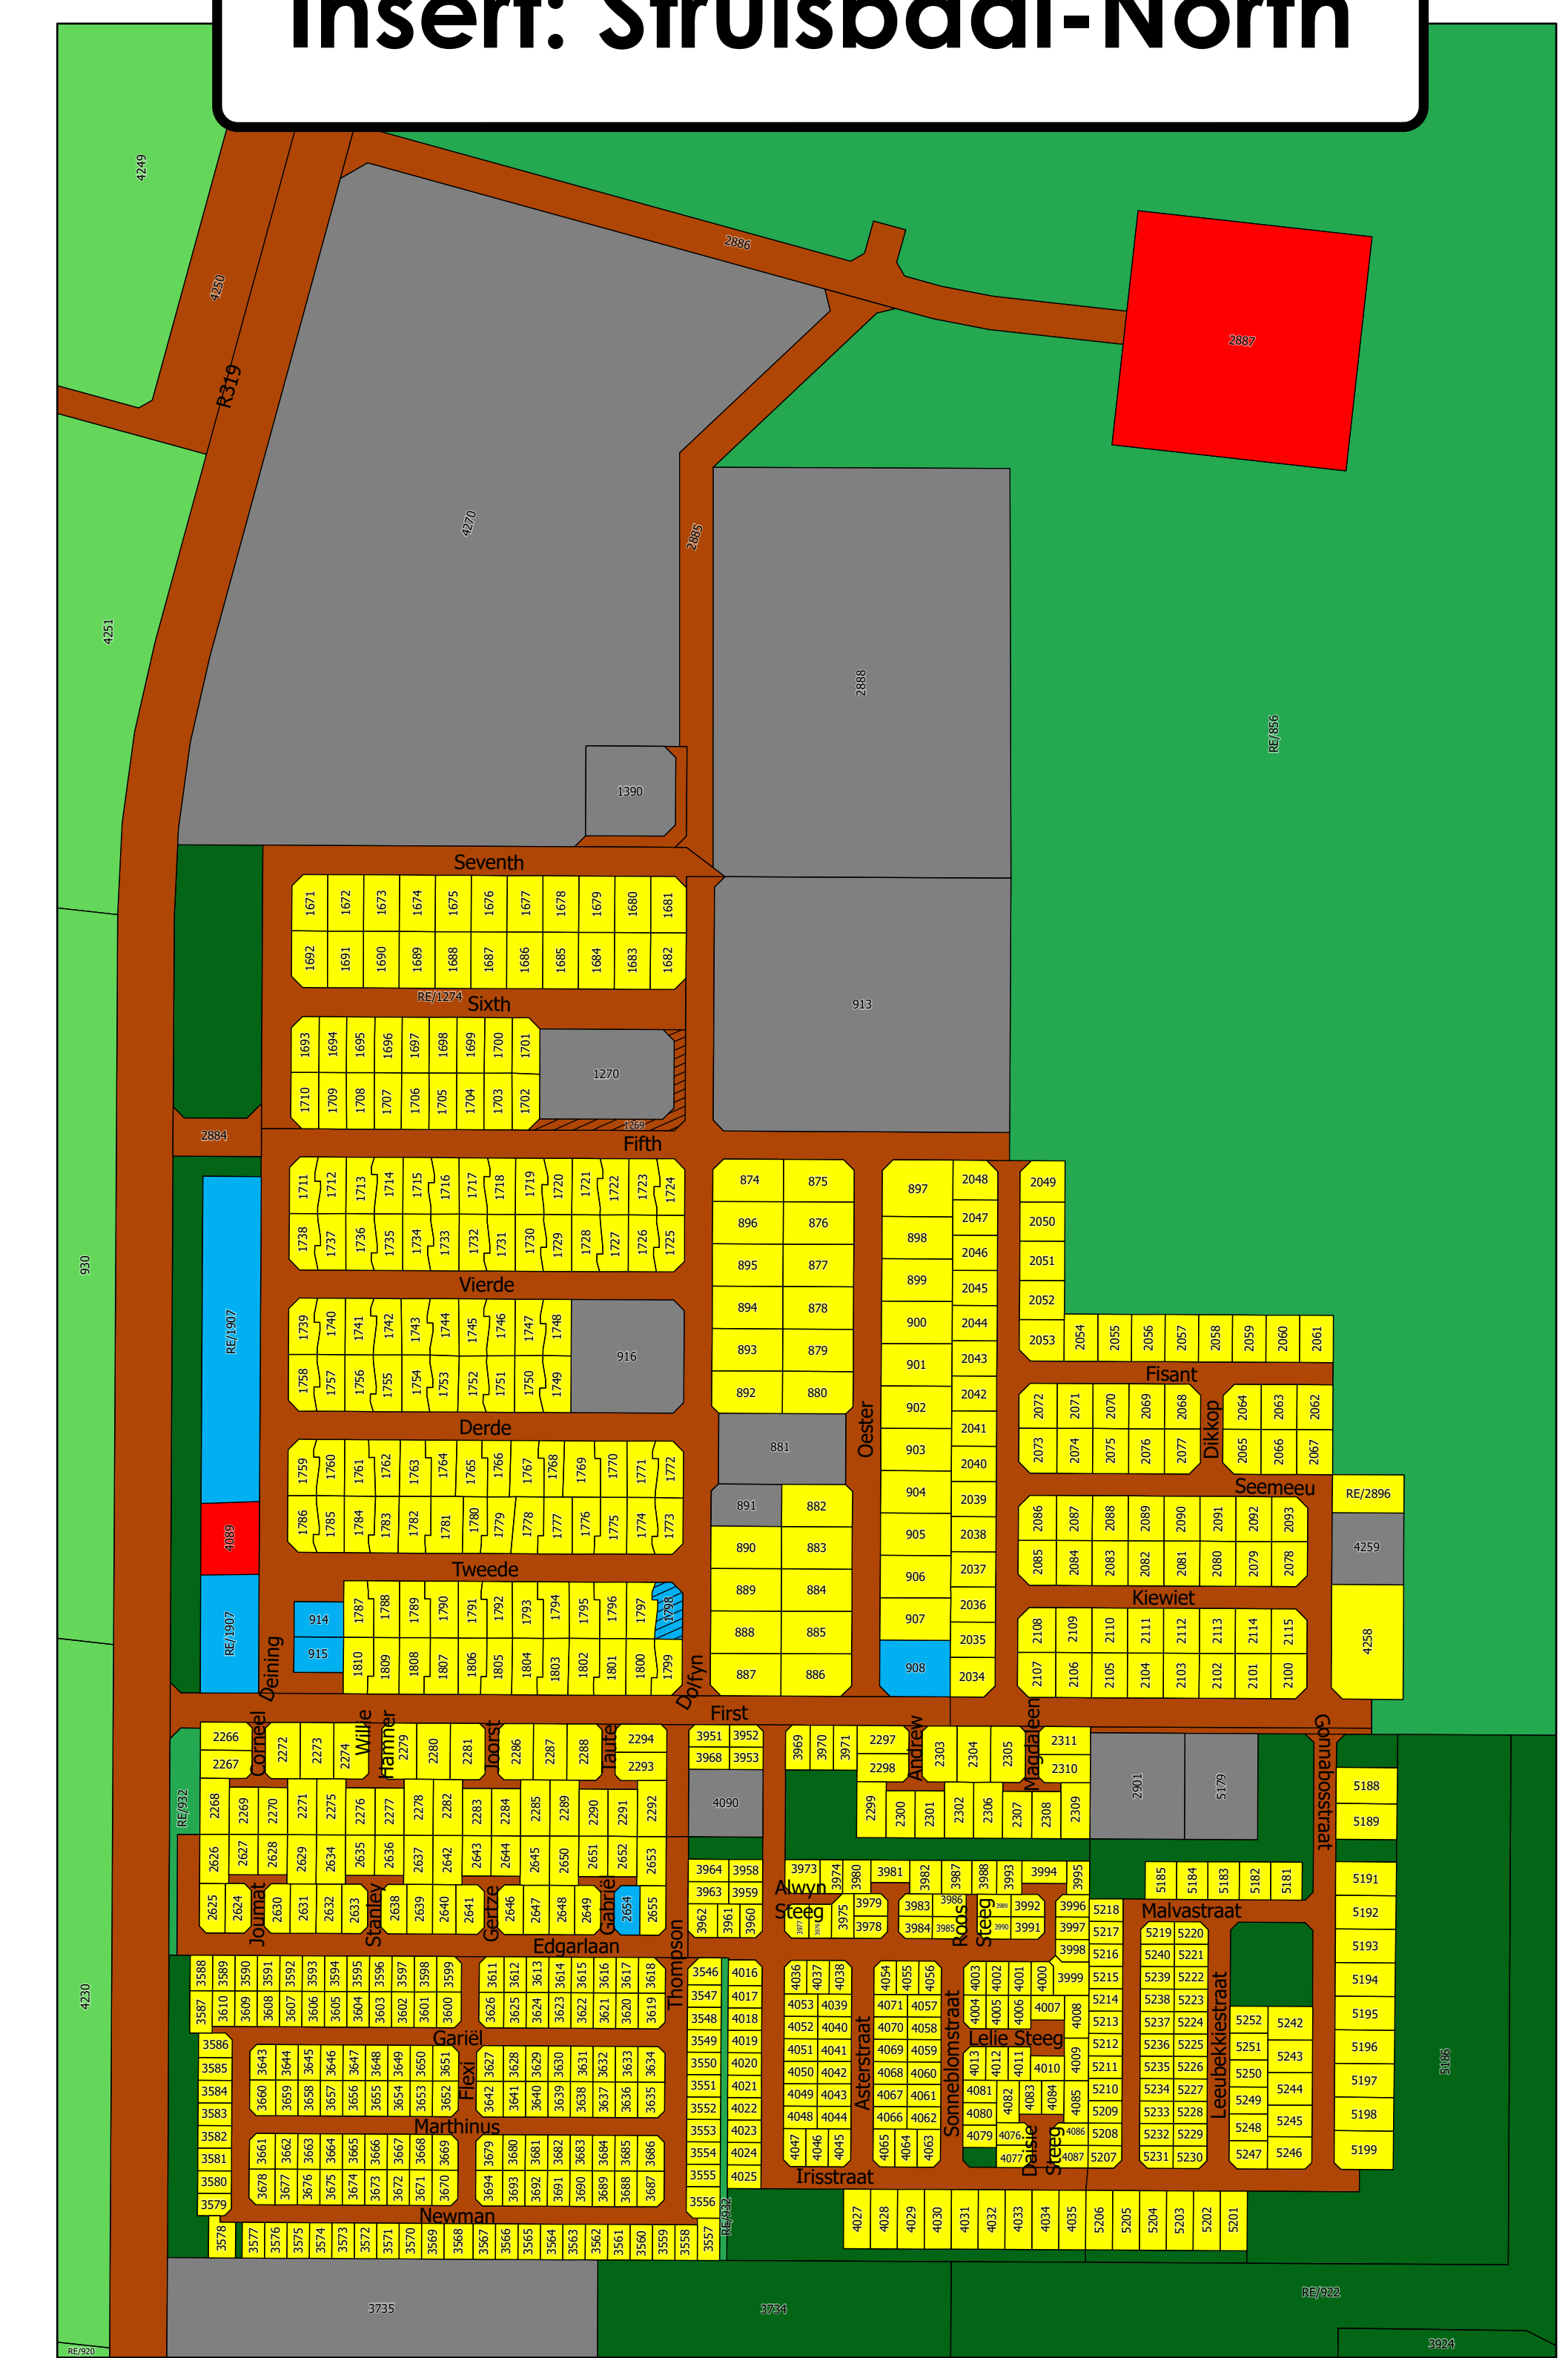

Draff: Zoning Map
Struisbaai
Cape Agulhas Municipality

Insert: Struisbaai-North

Legend

- Zoning
 - Single Residential
 - Medium Density Residential
 - High Density Residential
 - Business
 - Local Business
 - Service Business
 - Service Station
 - Industry
 - Civic and Social
 - Authority
 - Street
- Area
 - Nature Conservation Area
 - Open Space
 - Resort
 - Agricultural
 - Undetermined
 - Special

Scale: 1:4 000
 Date: 2022/04/05 12:52