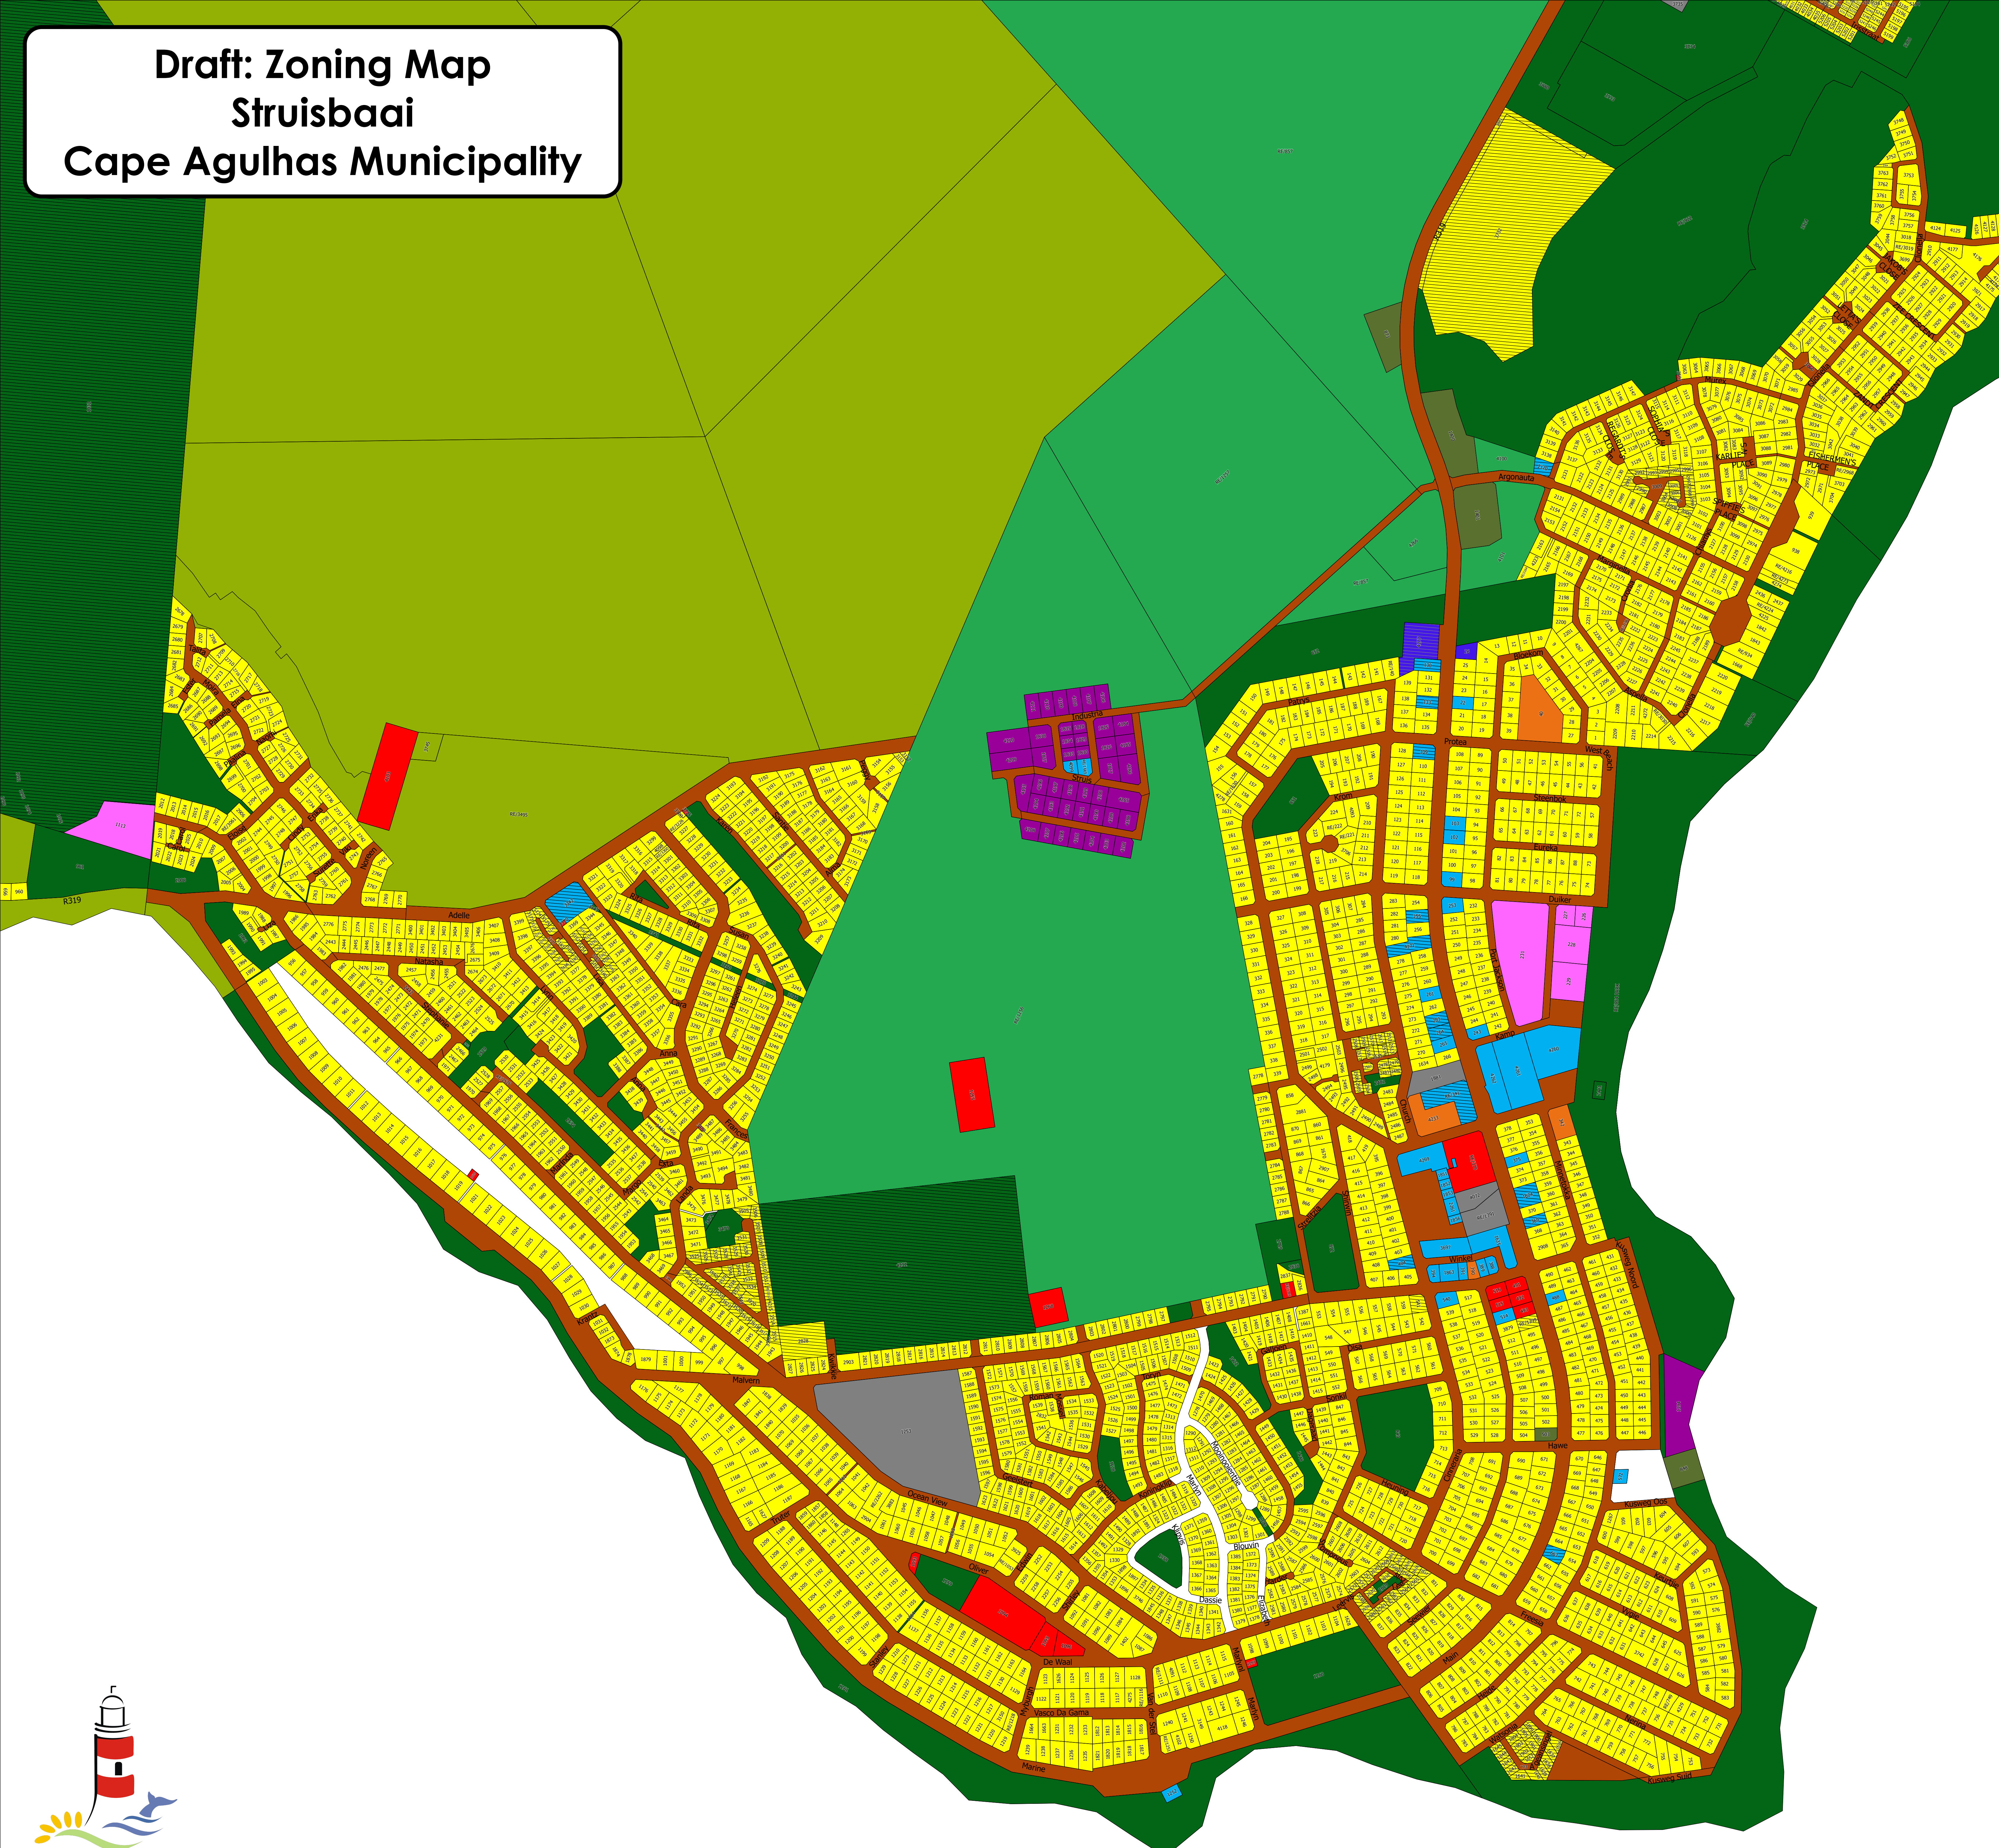

Draff: Zoning Map
Struisbaai
Cape Agulhas Municipality

Insert: Struisbaai-North

Legend

- Zoning
 - Single Residential
 - Medium Density Residential
 - High Density Residential
 - Business
 - Local Business
 - Service Business
 - Service Station
 - Industry
 - Civic and Social
 - Authority
 - Street
- Area
 - Nature Conservation Area
 - Open Space
 - Resort
 - Agricultural
 - Undetermined
 - Special

Scale: 1:4 000
 Date: 2022/04/05 12:52