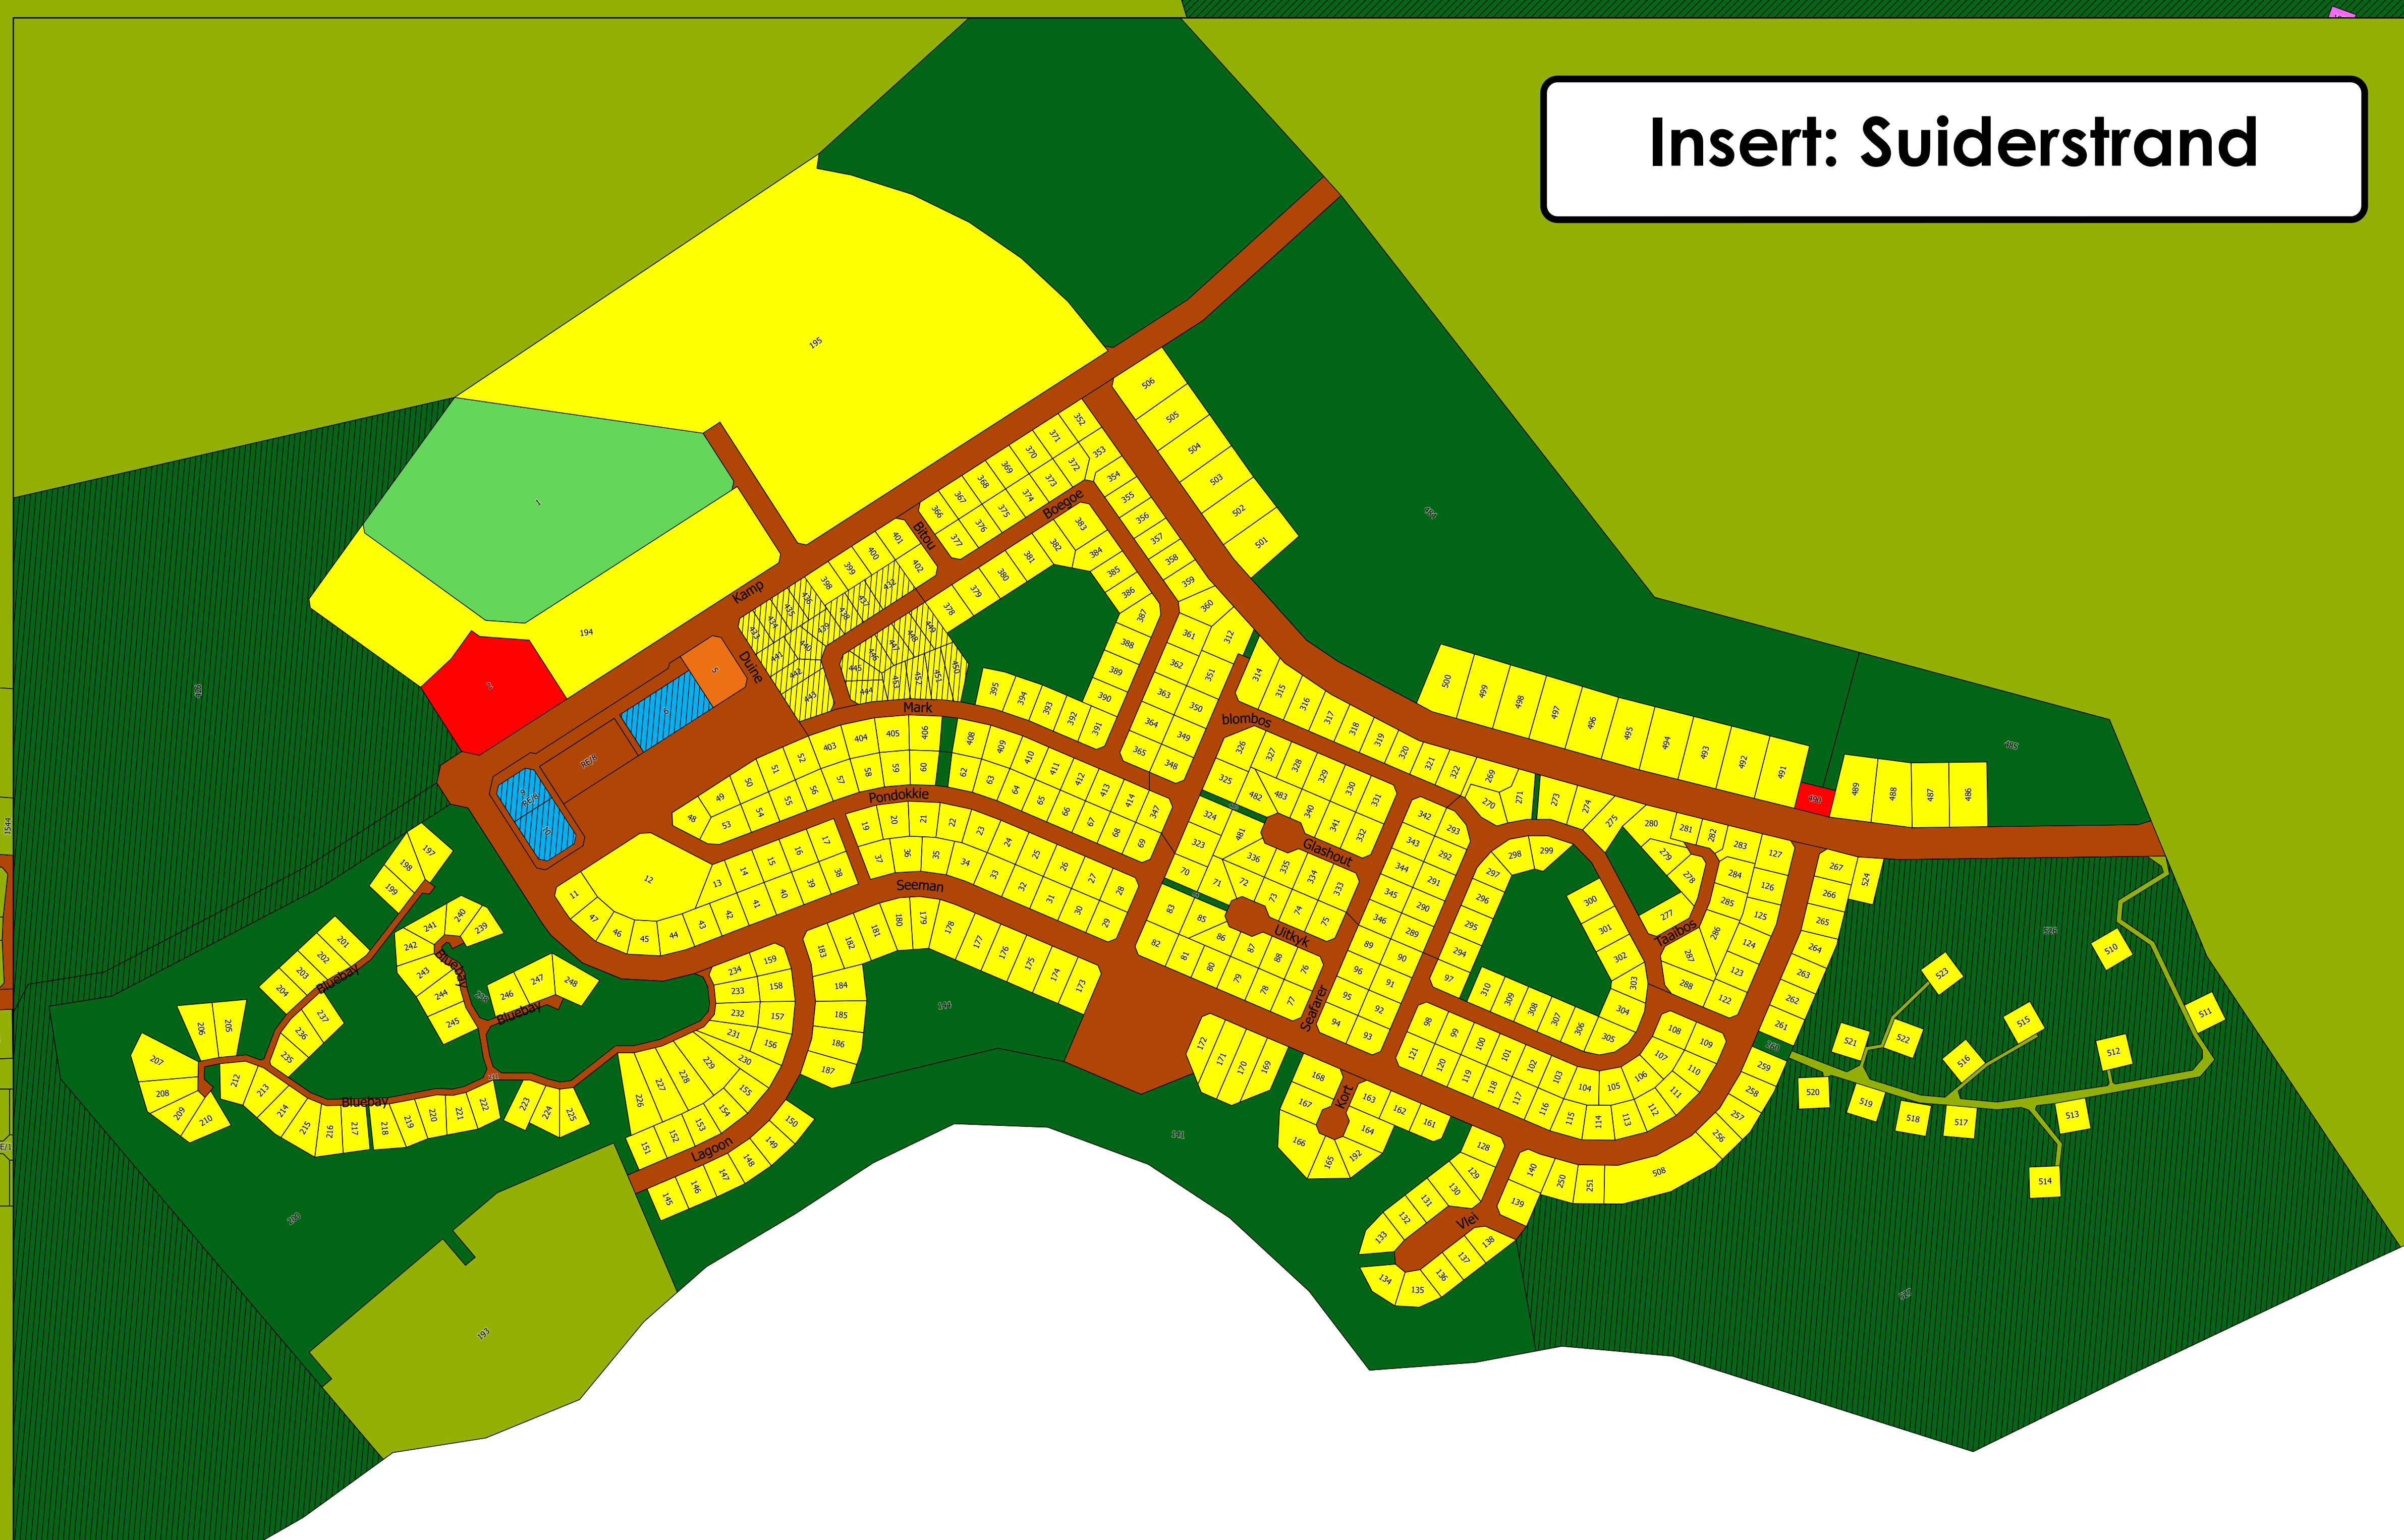

Draft: Zoning Map
L'Agulhas
Cape Agulhas Municipality

Insert: Suiderstrand

Legend

Zoning

- Single Residential
- Medium Density Residential
- High Density Residential
- Business
- Local Business
- Civic and Social
- Authority
- Street
- Parking
- Nature Conservation Area
- Open Space
- Resort
- Agricultural
- Undetermined

Scale: 1:3 000
 Date: 2022/04/05 14:37